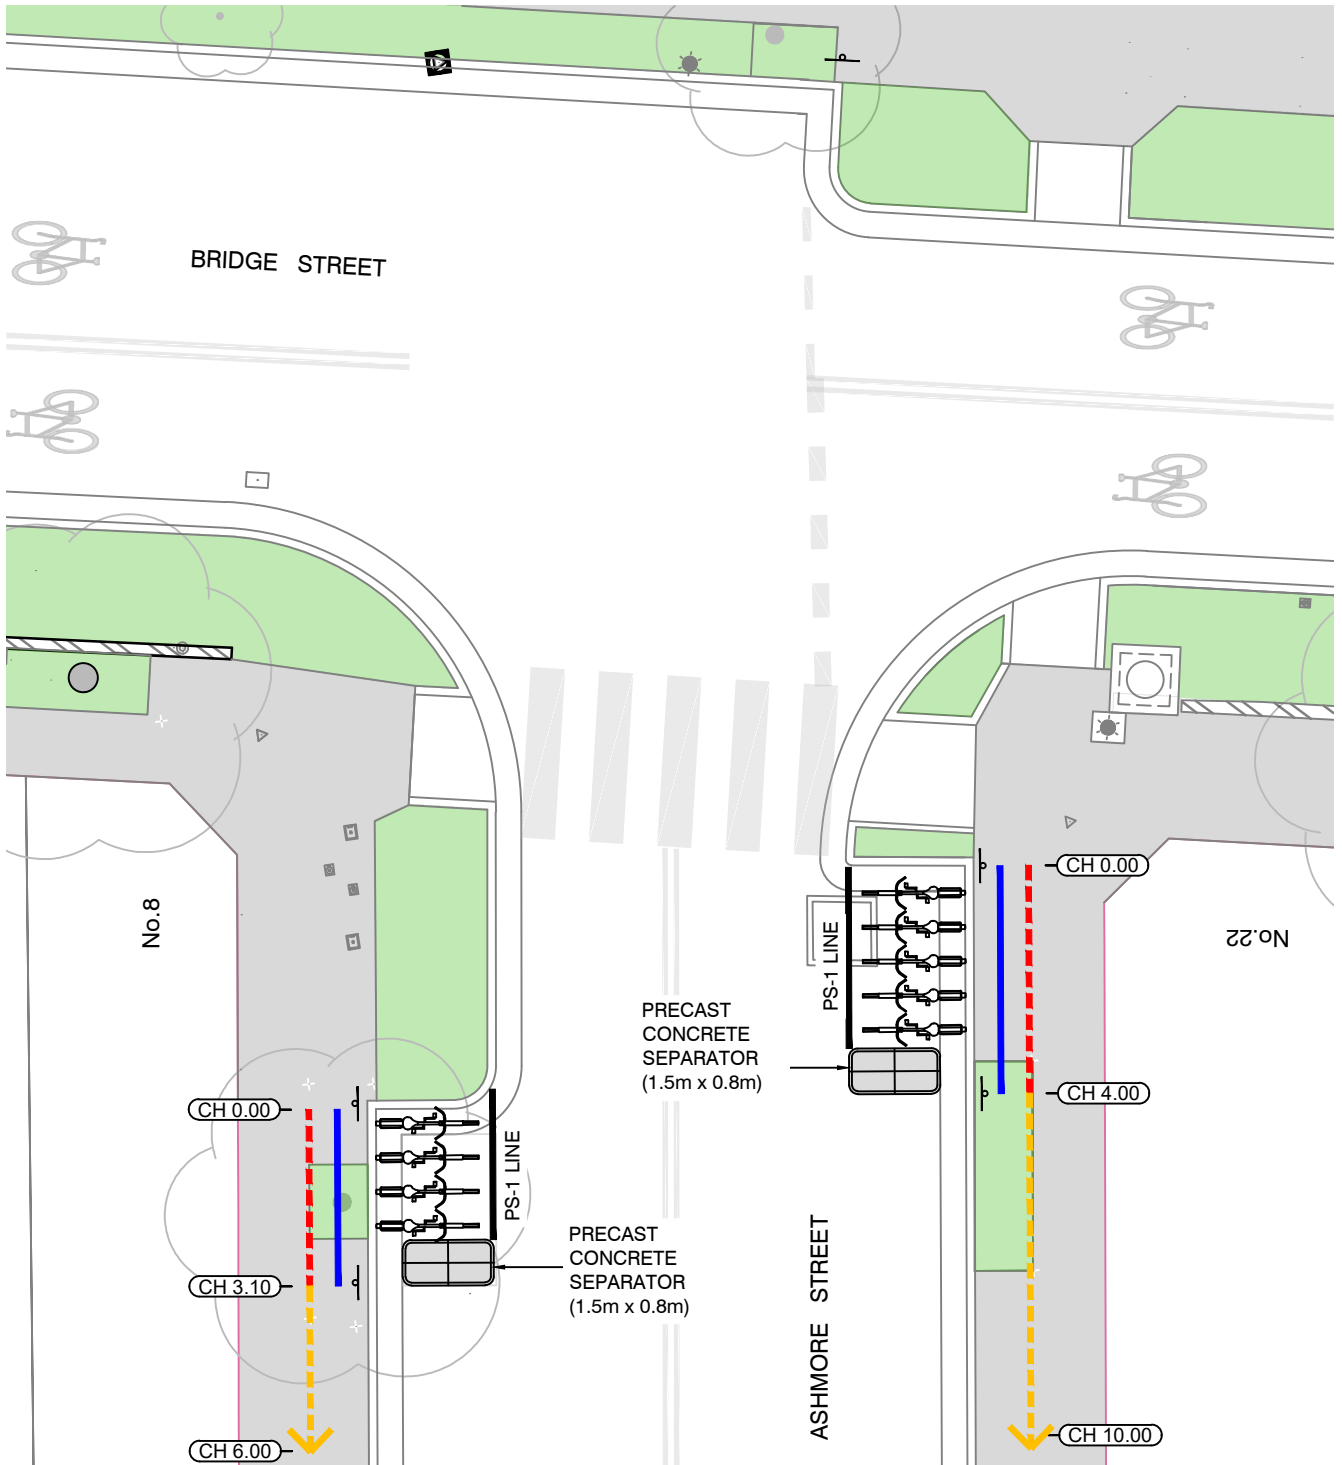

Plan: Proposed On Street Bike Parking - Ashmore Street, Erskineville

LEGEND

EXISTING

-  NO STOPPING
-  2P 8AM - 6PM
MON TO FRI

PROPOSED

-  P (BIKE ONLY)
-  BIKE ENVELOPE